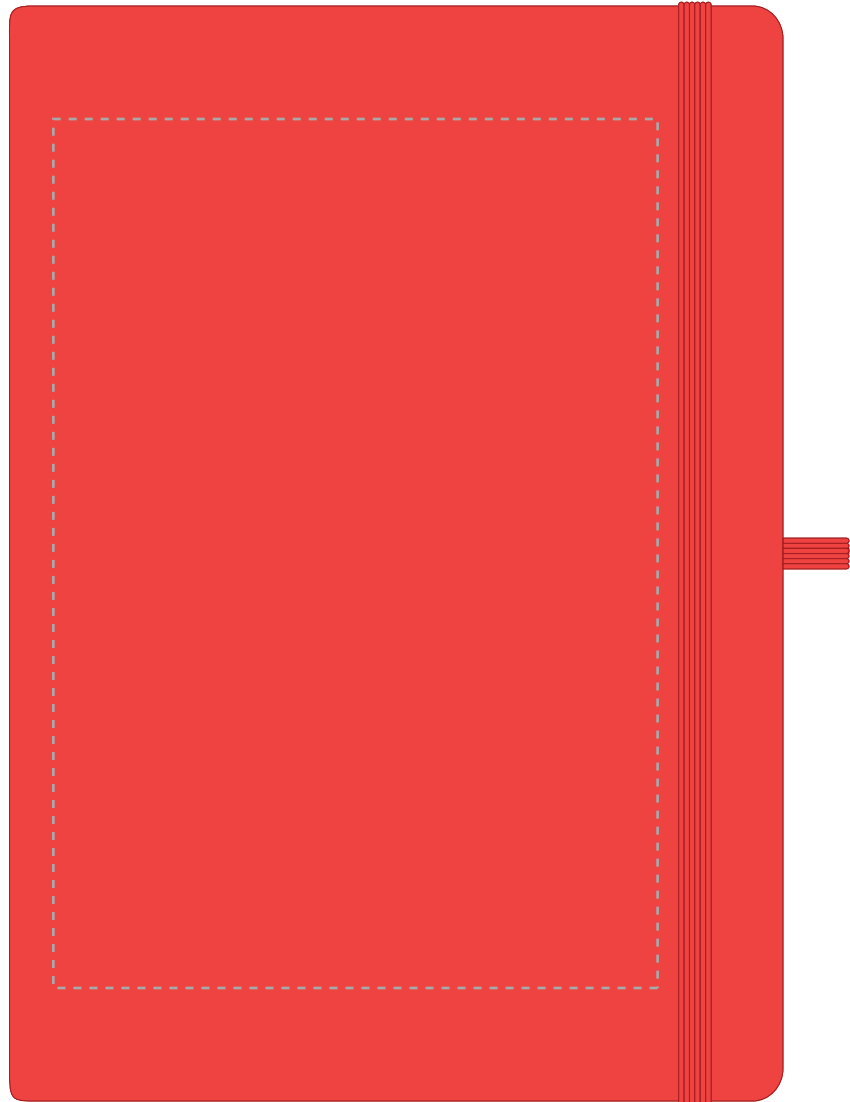

Your Ref:	Quantity:	Product Code: QS0344
Our Ref:	Version: 1	Product Colour: RED

PRINTING CONCERNS:

We stock this item in the following colours

**PANTONE REFERENCE(S)**

Due to the nature of the product the print position may vary by 2 - 3 mm

- Debossing/ Foil blocking
Edge to edge

ARTWORK SCALE 50%

Product Image for visualisation
- colours may vary

The dashed line is to demonstrate print area and will not appear on your printed item

PLEASE NOTE: